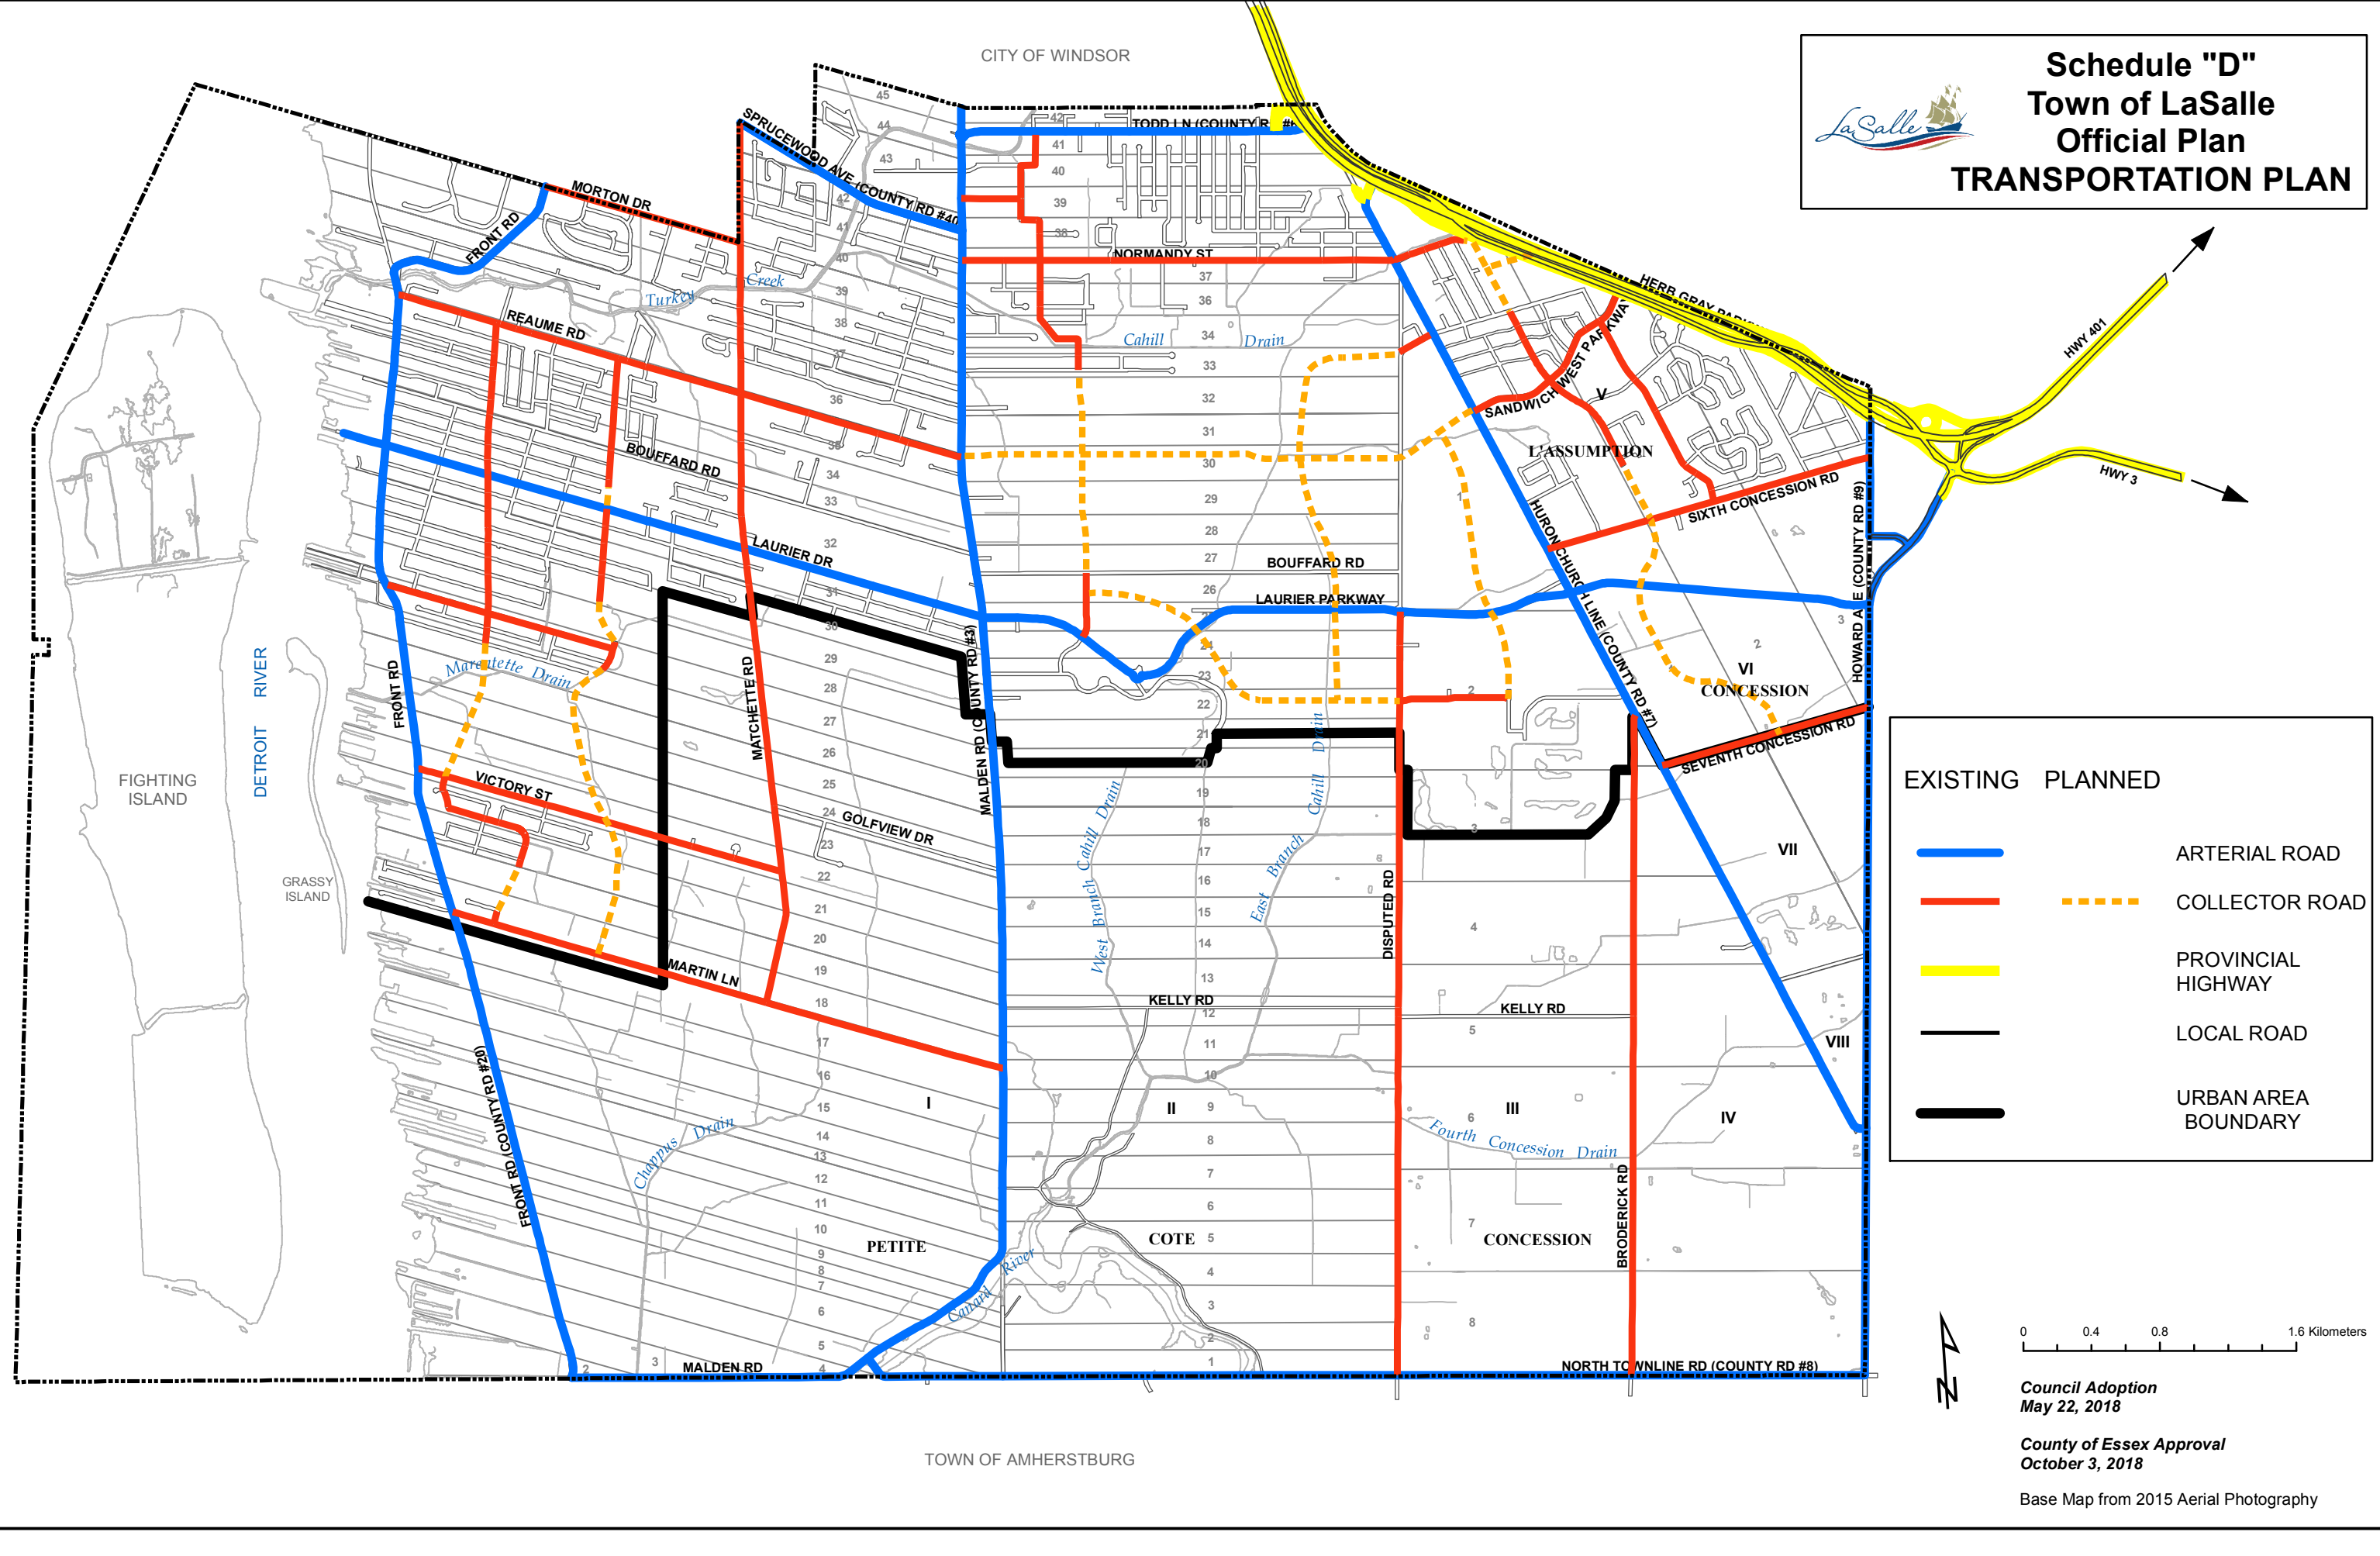

Schedule "D"
Town of LaSalle
Official Plan
TRANSPORTATION PLAN

EXISTING	PLANNED	
		ARTERIAL ROAD
		COLLECTOR ROAD
		PROVINCIAL HIGHWAY
		LOCAL ROAD
		URBAN AREA BOUNDARY

Council Adoption
 May 22, 2018

County of Essex Approval
 October 3, 2018

Base Map from 2015 Aerial Photography

CITY OF WINDSOR

TOWN OF AMHERSTBURG