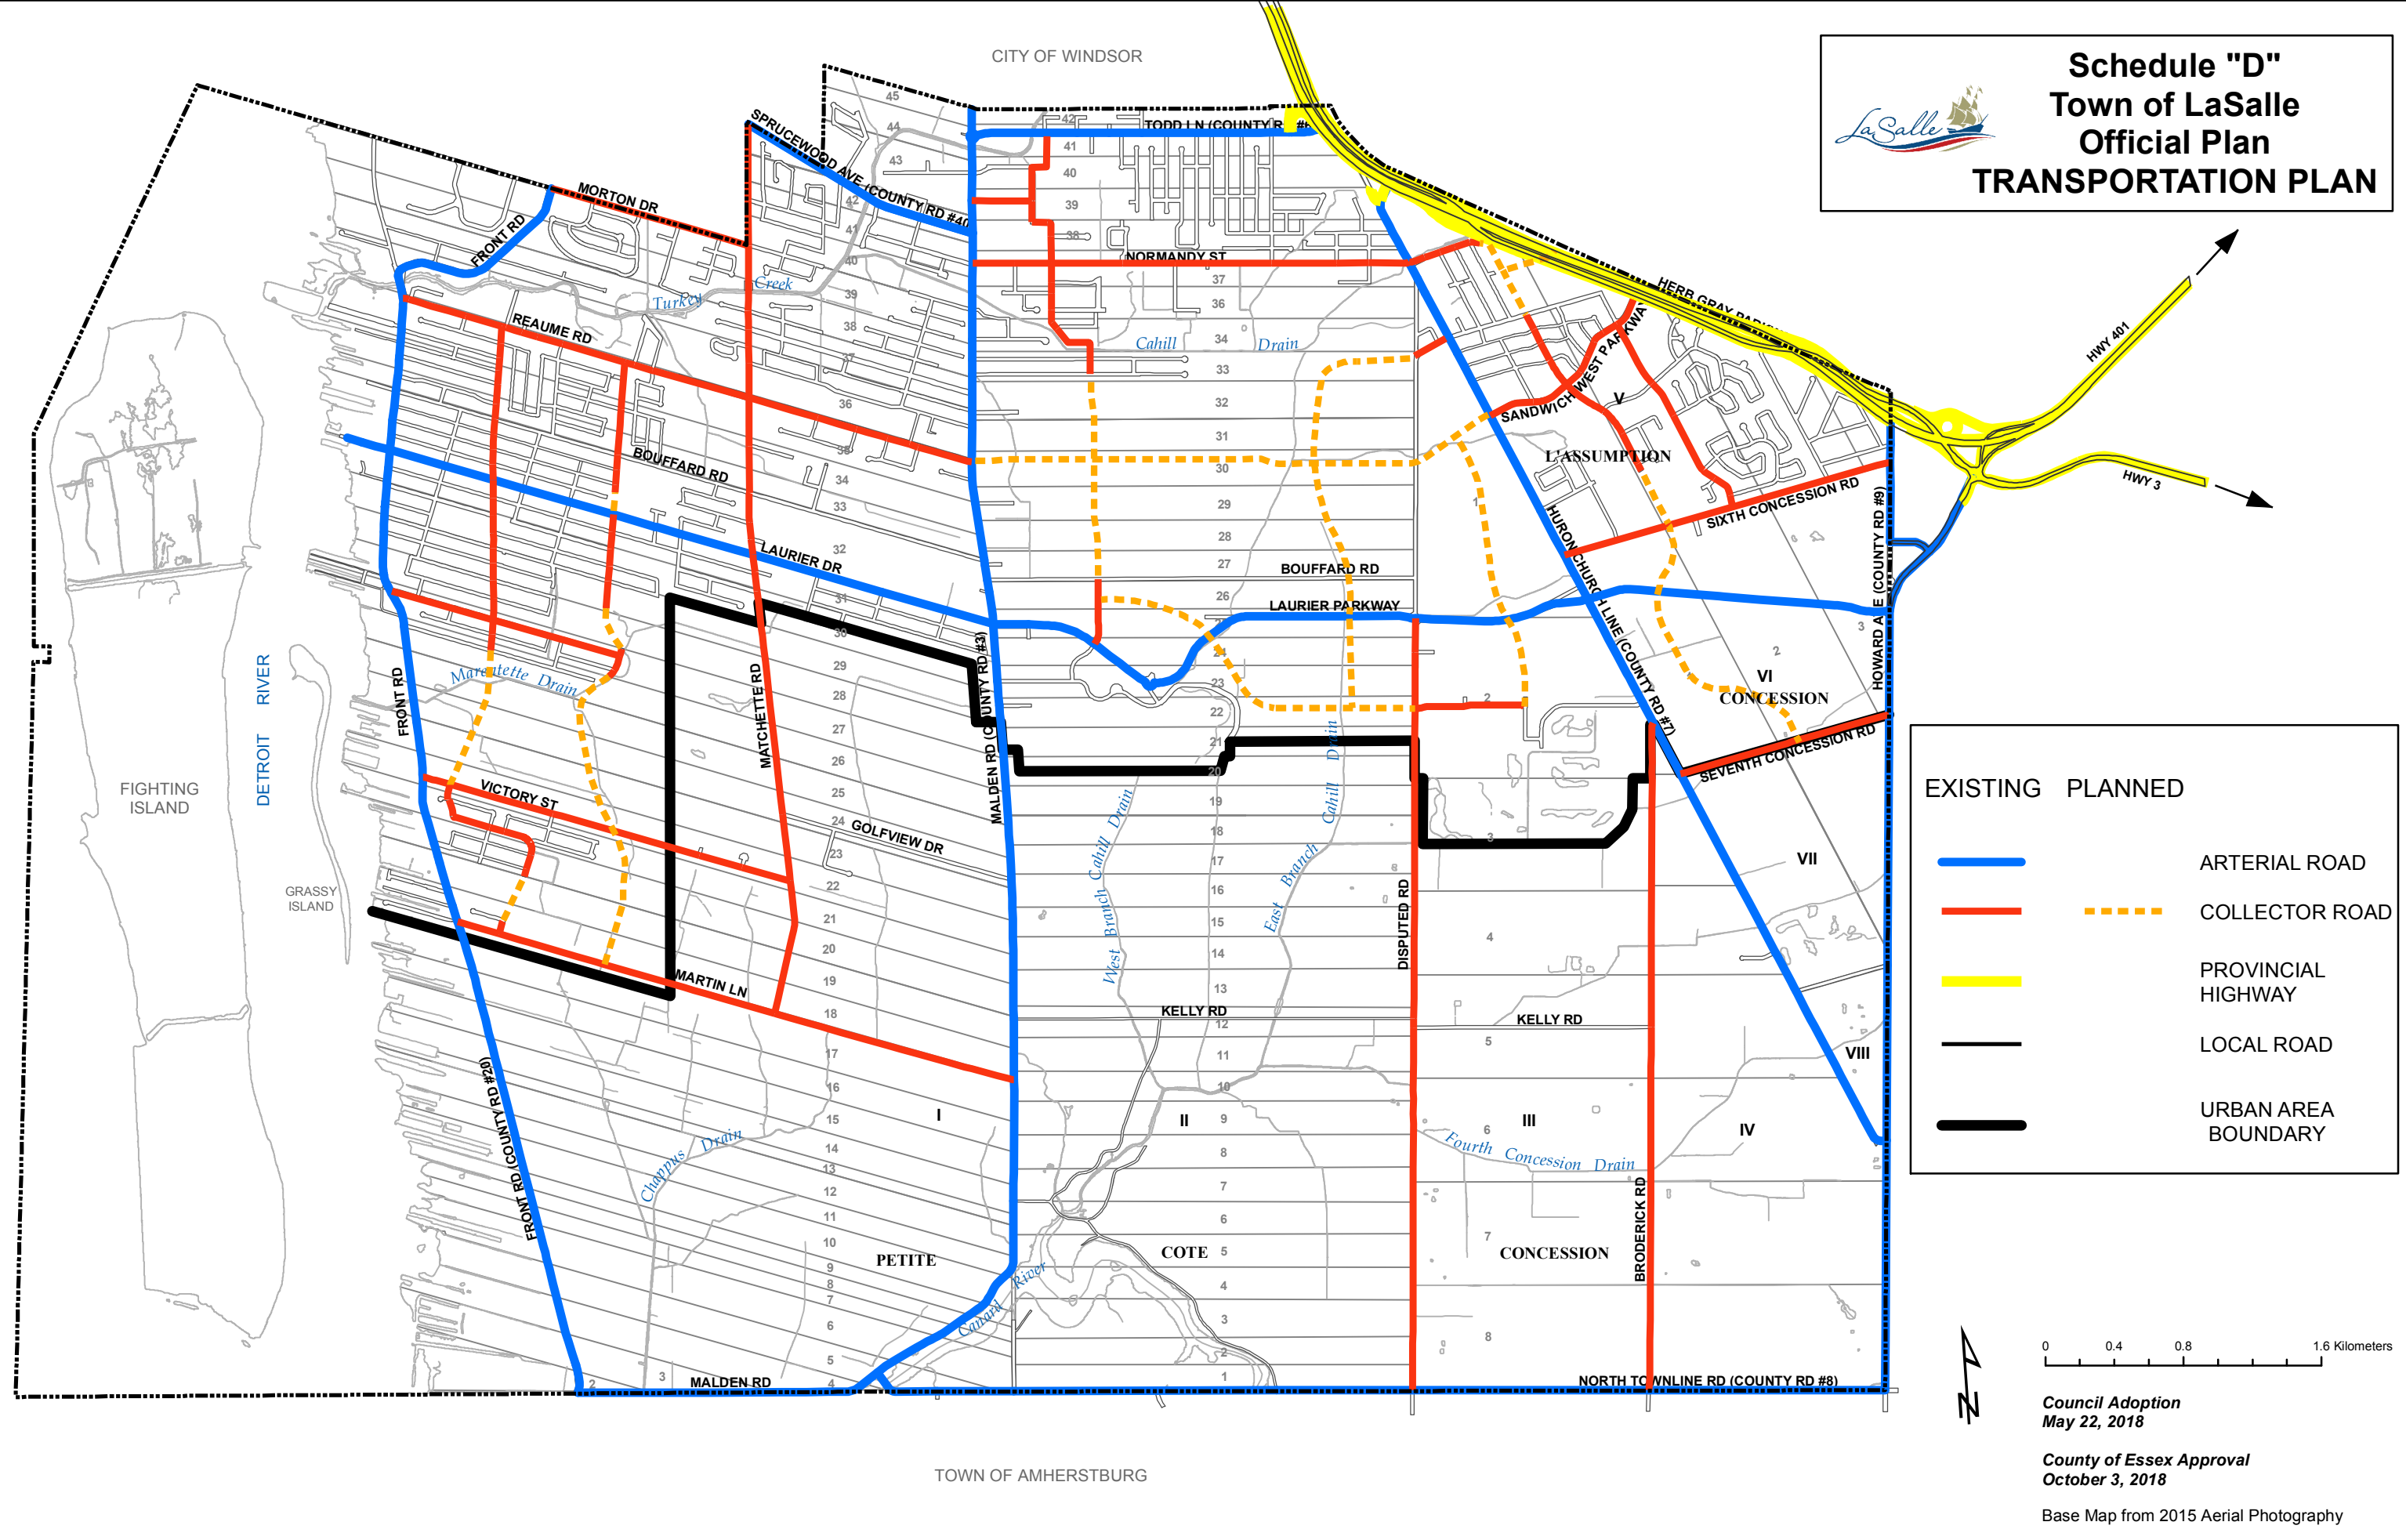

Schedule "D"
Town of LaSalle
Official Plan
TRANSPORTATION PLAN

EXISTING	PLANNED	
		ARTERIAL ROAD
		COLLECTOR ROAD
		PROVINCIAL HIGHWAY
		LOCAL ROAD
		URBAN AREA BOUNDARY

Council Adoption
 May 22, 2018

County of Essex Approval
 October 3, 2018

Base Map from 2015 Aerial Photography

CITY OF WINDSOR

TOWN OF AMHERSTBURG