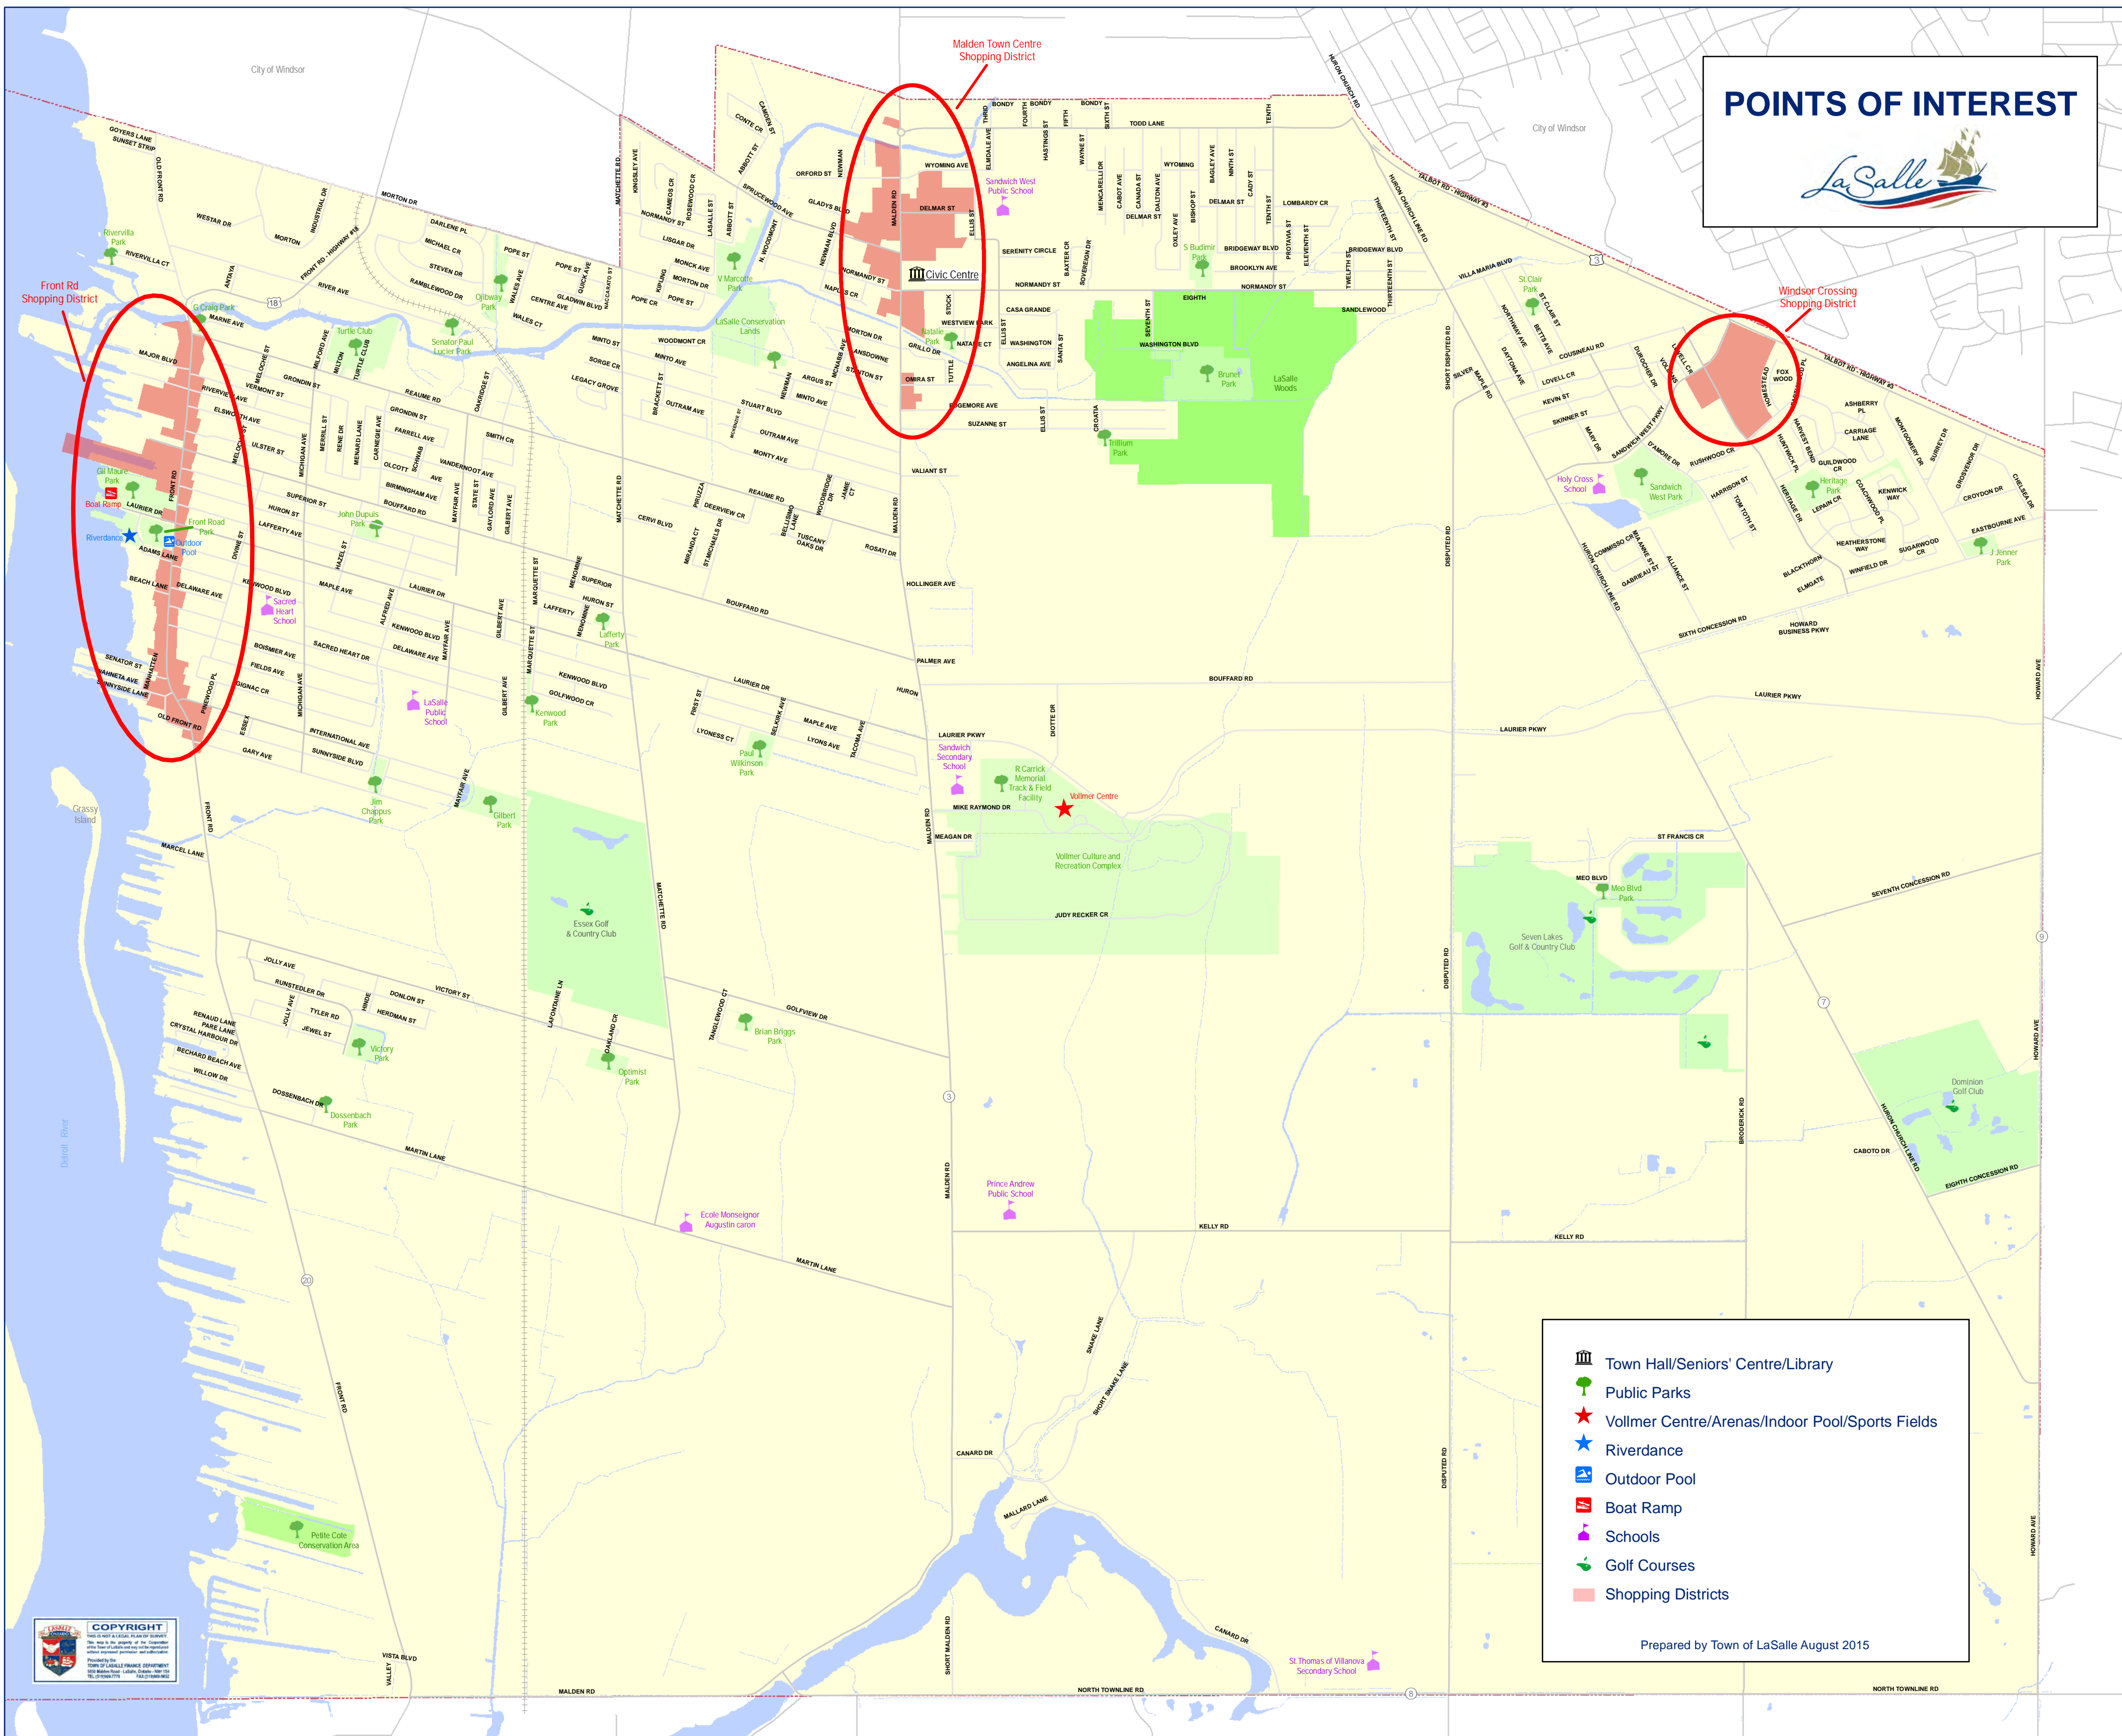

POINTS OF INTEREST

- Town Hall/Seniors' Centre/Library
- Public Parks
- Vollmer Centre/Arenas/Indoor Pool/Sports Fields
- Riverdance
- Outdoor Pool
- Boat Ramp
- Schools
- Golf Courses
- Shopping Districts

Prepared by Town of LaSalle August 2015