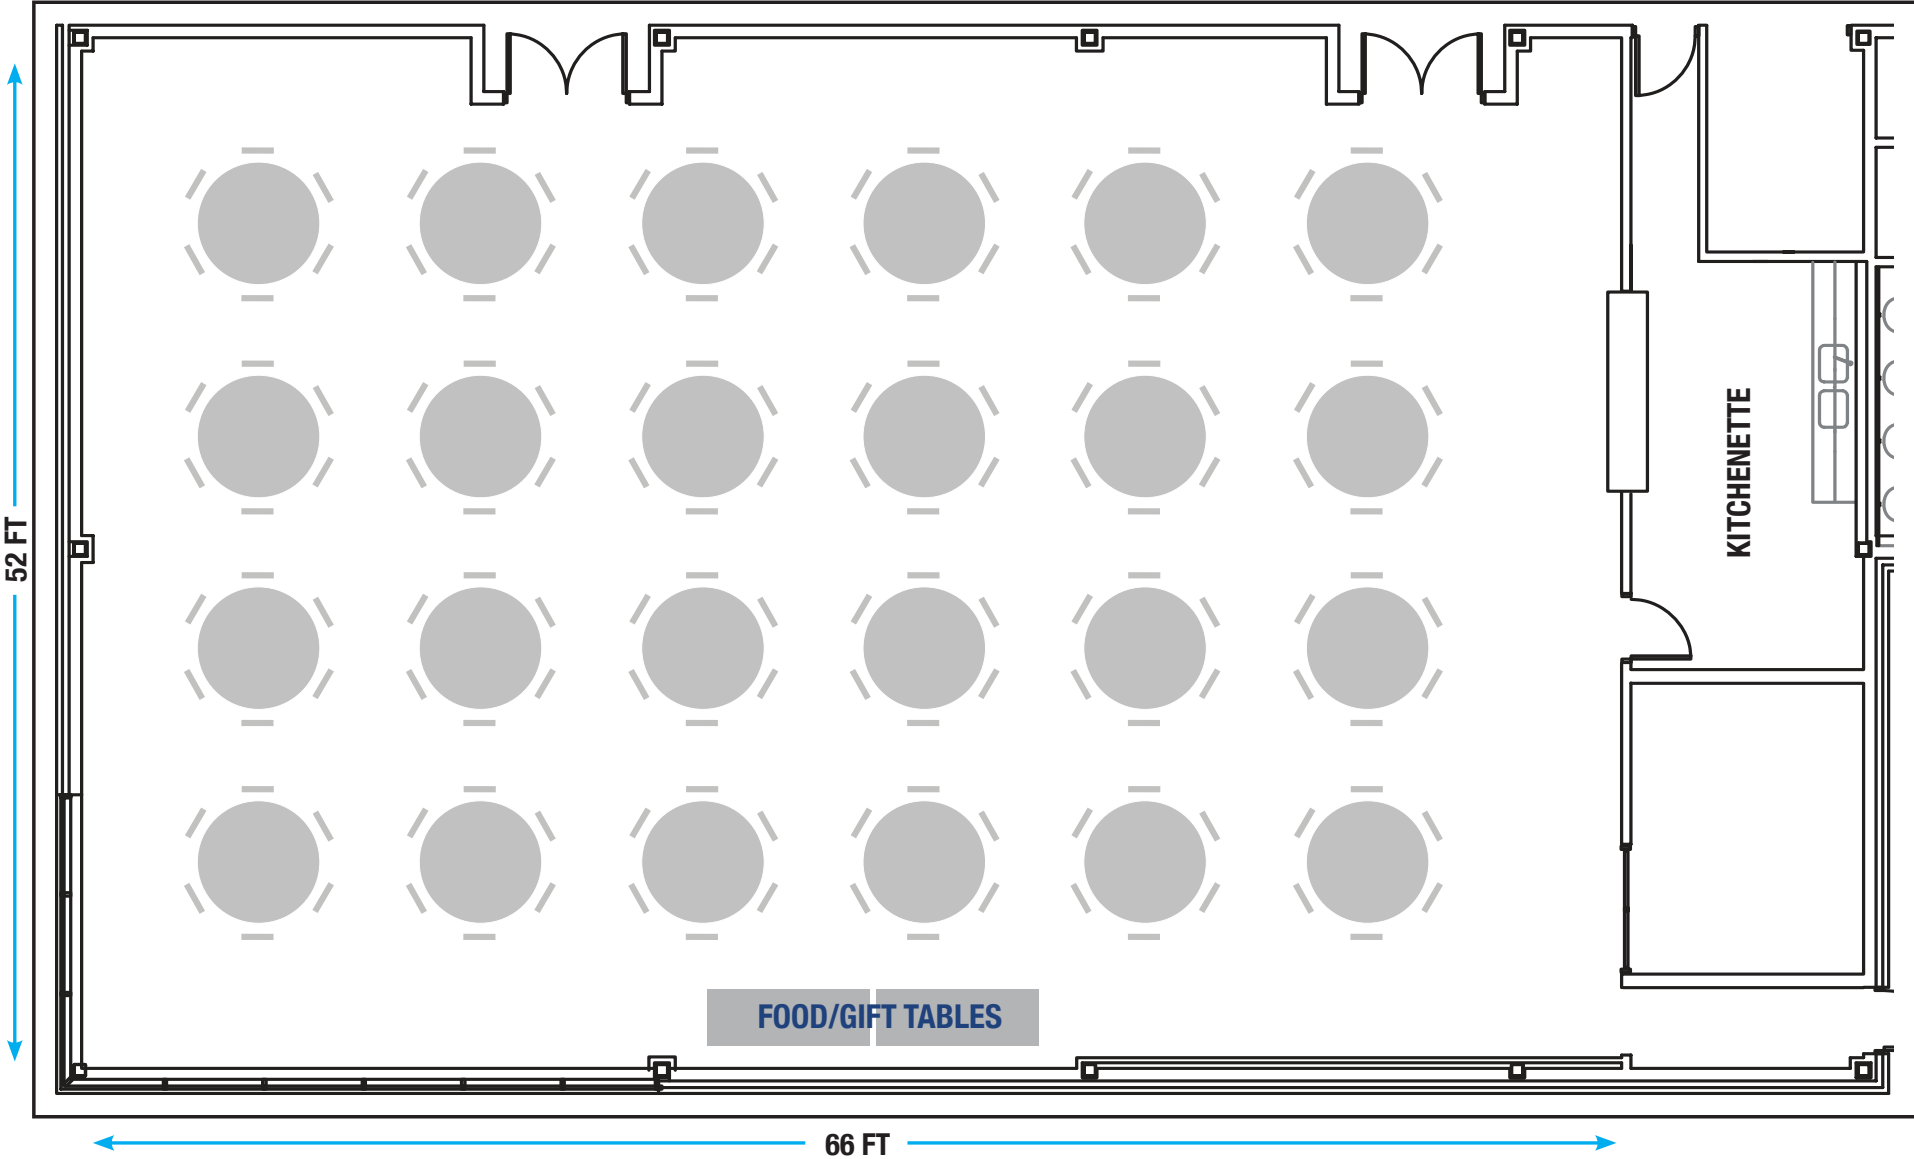

# VOLLMER CULTURE AND RECREATION COMPLEX

**MULTI-PURPOSE FULL**  
Maximum Capacity 150

- Ideal for larger events
- Window wall to allow natural lighting with blinds
- Round/Rectangle tables and chairs available
- Outlets throughout room
- Small kitchenette attached that includes a fridge, a microwave, a sink, a food service window and counter space