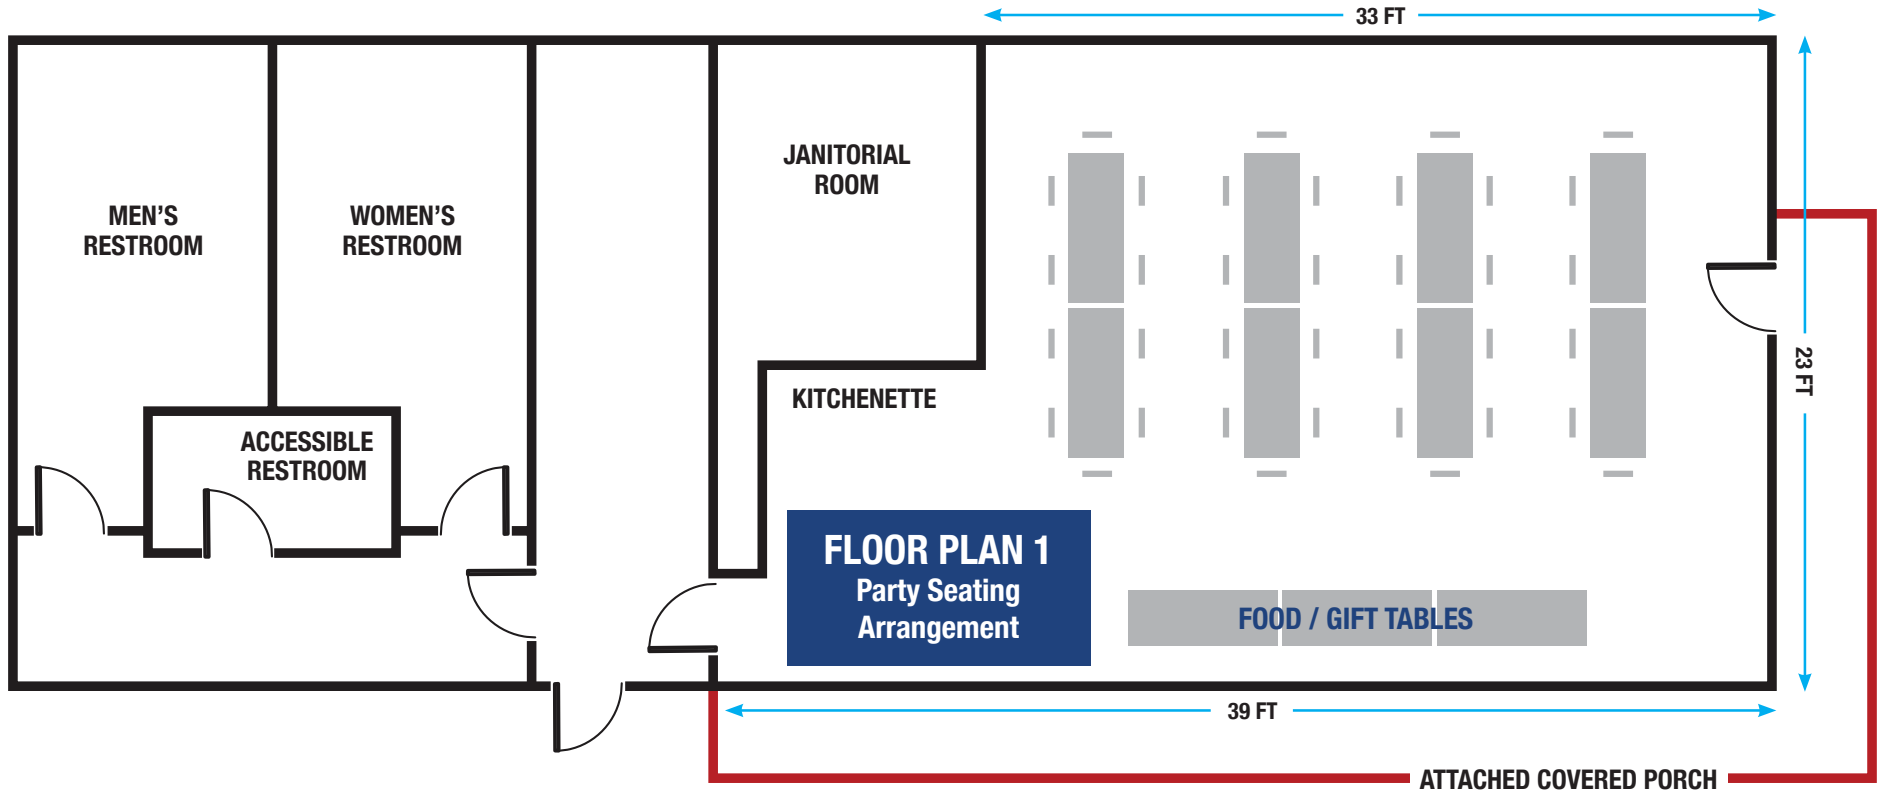

RIVERDANCE COMMUNITY CENTRE
COMMUNITY ROOM
 40 Capacity with Tables & Chairs

- Ideal for meetings and small gatherings such as parties or showers
- Outlets throughout the room

- Kitchenette
- Fully accessible restrooms
- Attached covered porch/Large parking lot

FLOOR PLAN 2
 Classroom Seating Arrangement

FLOOR PLAN 3
 Gathering Arrangement

FLOOR PLAN 4
 Square Meeting Arrangement