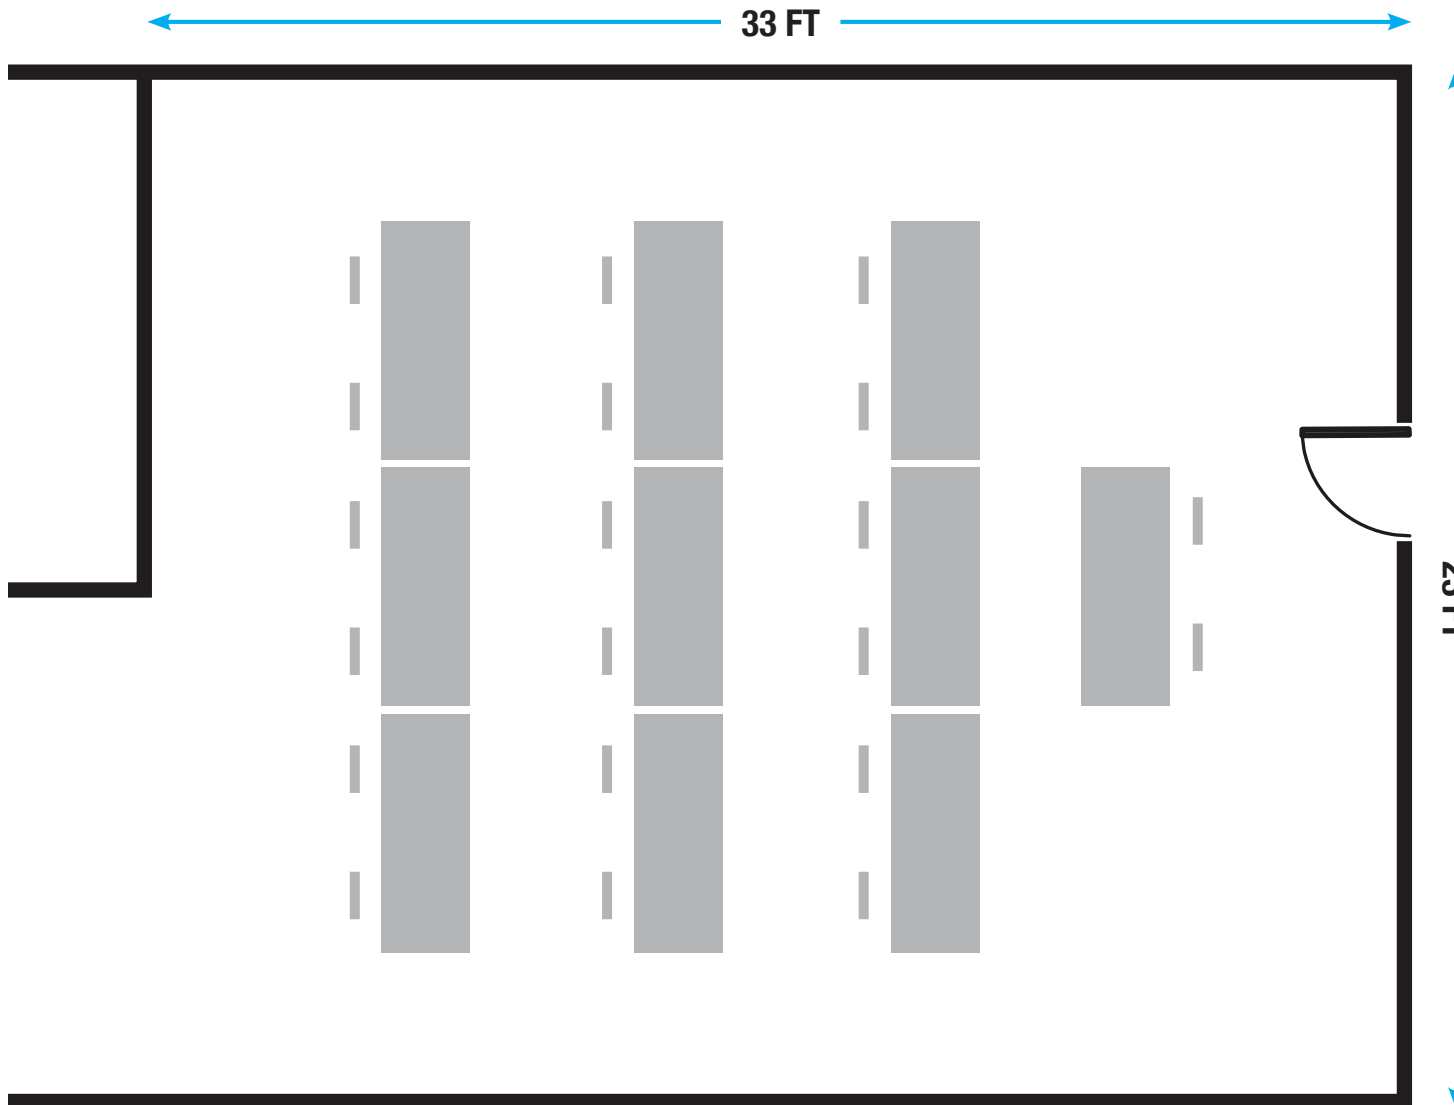

FLOOR PLAN 2

Classroom Seating Arrangement

THE COMMUNITY ROOM

THIS ROOM IS BEST SUITED FOR:

- Meetings
- Small Gatherings
- Small Birthday Parties
- Small Showers

AMENITIES INCLUDE:

- Outlets throughout room
 - Kitchenette
- Fully accessible restrooms
- Attached covered porch
 - Large parking lot

CAPACITY:

- 40 with tables and chairs

Riverdance Community Centre