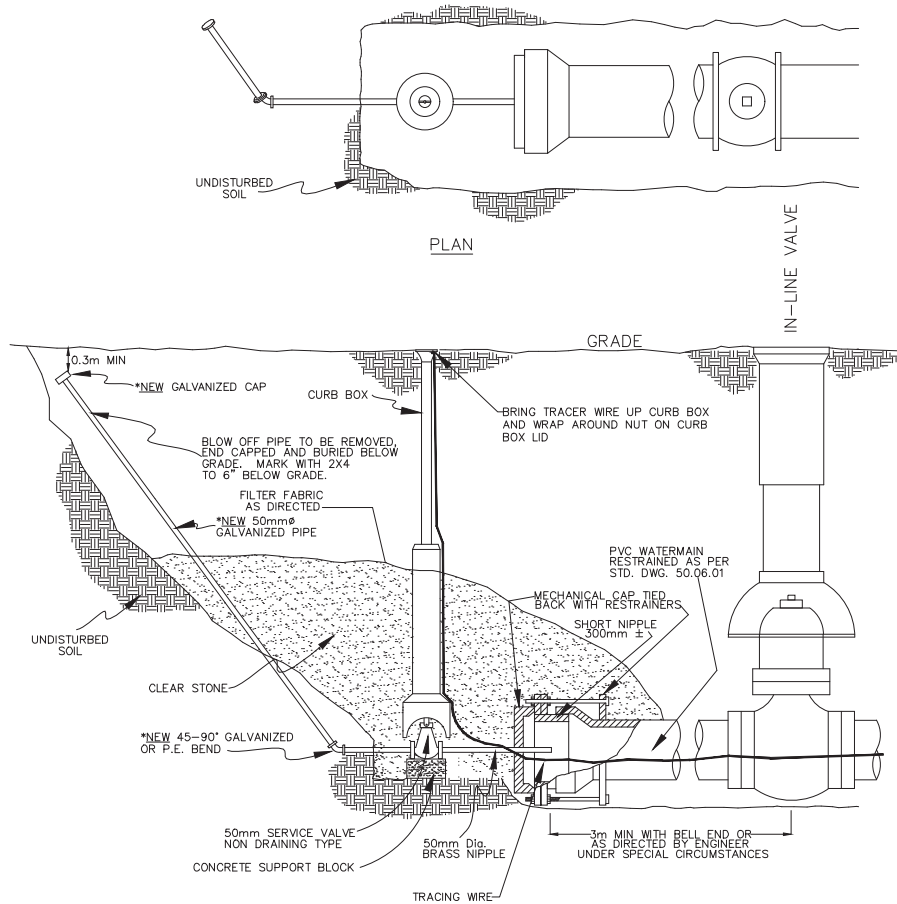

TYPICAL 50mm DIAMETER PERMANENT BLOW-OFF ASSEMBLY

TEMPORARY FULL SIZE BLOW OFF

NOTE:
ALL 50mmØ BLOW-OFF ASSEMBLIES SHALL
BE CONSTRUCTED FROM NEW PIPE MATERIALS.

No.	Revision Date	No.	Revision Date
		1	March 18, 2020
			Revision Date