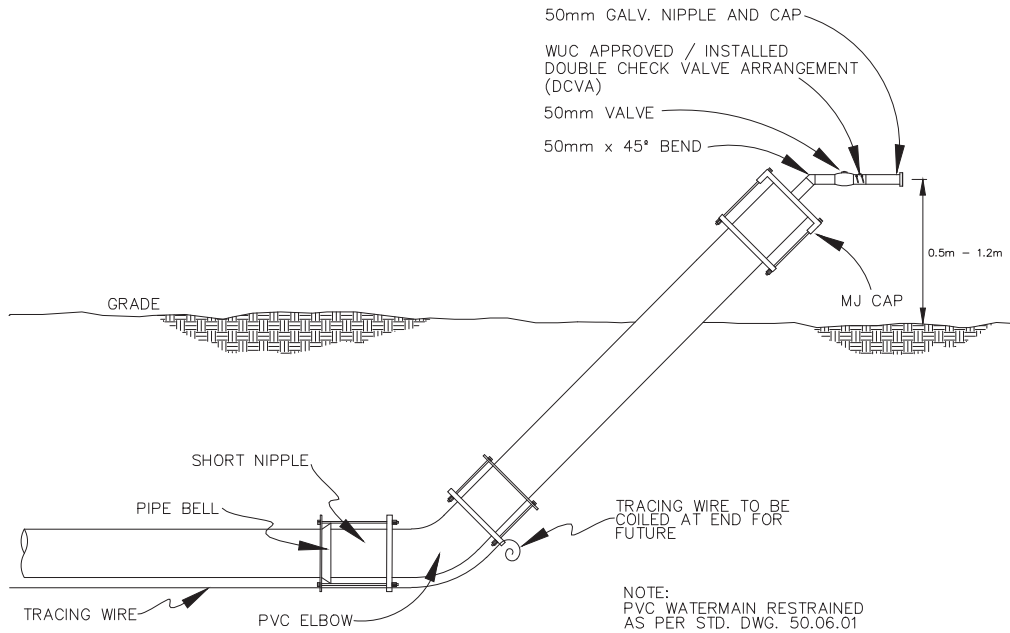

TYPICAL 50mm DIAMETER PERMANENT BLOW-OFF ASSEMBLY

TEMPORARY FULL SIZE BLOW OFF

NOTE:
ALL 50mmØ BLOW-OFF ASSEMBLIES SHALL
BE CONSTRUCTED FROM NEW PIPE MATERIALS.

No.	Revision Date	No.	Revision Date
		1	March 18, 2020
			Revision Date